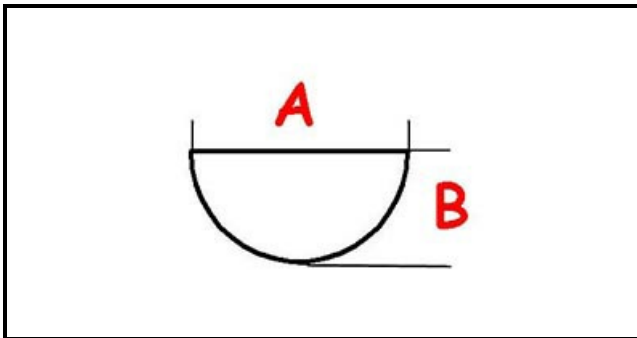

3108033

GAS COCK HANDLE 059244

Date: 23-11-2024

ORIGINAL
OSP
SPARE PARTS**Technical data**

DEPTH MM	A=8mm
WIDTH MM	B=6mm
EXTERNAL DIAMETER mm	Ø=70mm
HOLE FOR HALF-MOON SHAFT	MEZZALUNA/HALF-MOON

Manufacturer code