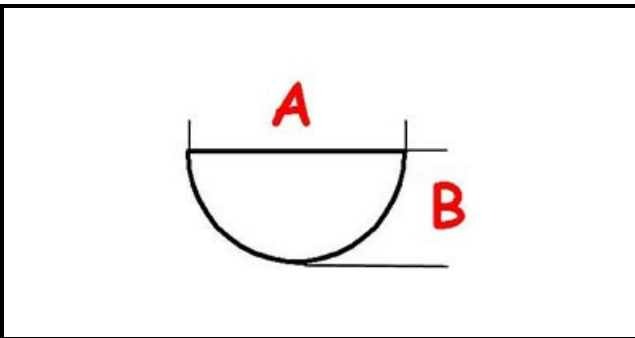

3108048

KNOB GAS TAP 58534

Date: 26-12-2024

ORIGINAL
OSP
SPARE PARTS**Technical data**

DEPTH MM	A=8mm
WIDTH MM	B=6mm
EXTERNAL DIAMETER mm	Ø=70mm
HOLE FOR HALF-MOON SHAFT	MEZZALUNA/HALF-MOON

Manufacturer code