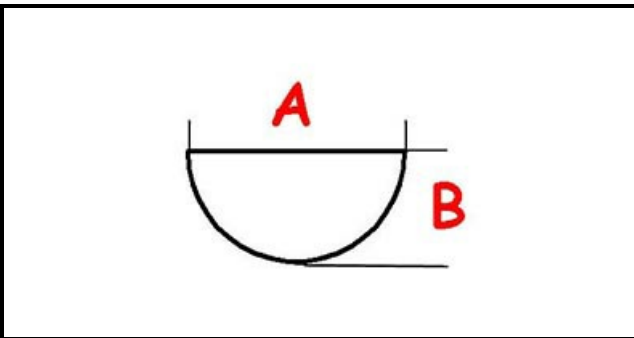

3108048

KNOB GAS TAP 58534

Date: 27-02-2025

ORIGINAL
OSP
SPARE PARTS**Technical data**

DEPTH MM	A=8mm
WIDTH MM	B=6mm
EXTERNAL DIAMETER mm	Ø=70mm
HOLE FOR HALF-MOON SHAFT	MEZZALUNA/HALF-MOON

Manufacturer code