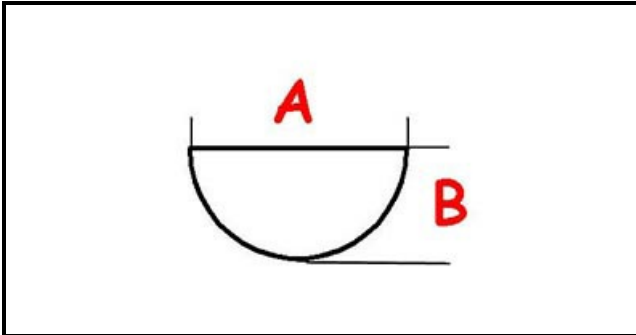

3108221

**ZANUSSI FRYER HANDLE**

Date: 27-02-2025

ORIGINAL  
**OSP**  
SPARE PARTS**Technical data**

DEPTH MM	A=10mm
WIDTH MM	B=8mm
EXTERNAL DIAMETER mm	Ø=70mm
HOLE FOR HALF-MOON SHAFT	MEZZALUNA/HALF-MOON