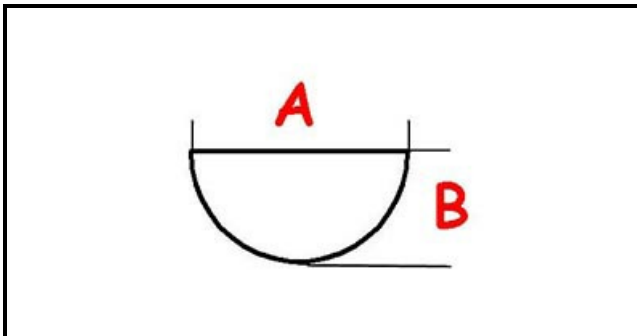

3108268

KNOB

Date: 23-11-2024

ORIGINAL
OSP
SPARE PARTS**Technical data**

DEPTH MM	A=6mm
WIDTH MM	B=5mm
EXTERNAL DIAMETER mm	Ø=59mm
NUMBER OF POSITIONS	1-5
HOLE FOR HALF-MOON SHAFT	MEZZALUNA/HALF-MOON

Manufacturer code