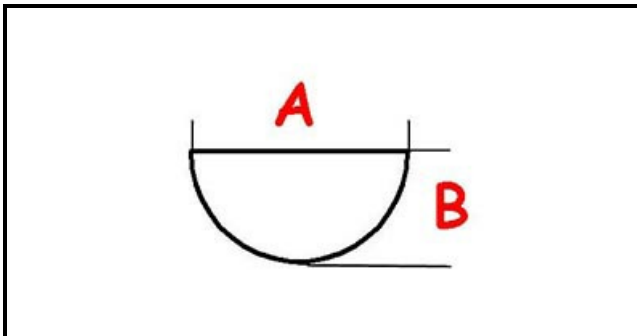

3108269

**KNOB**

Date: 27-02-2025

ORIGINAL  
**OSP**  
SPARE PARTS**Technical data**

DEPTH MM	A=6mm
WIDTH MM	B=5mm
EXTERNAL DIAMETER mm	Ø=60mm
NUMBER OF POSITIONS	0-1
HOLE FOR HALF-MOON SHAFT	MEZZALUNA/HALF-MOON