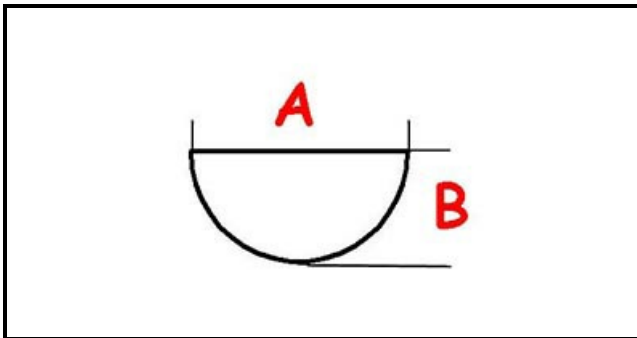

3108269

**KNOB**

Date: 01-11-2024

ORIGINAL  
**OSP**  
SPARE PARTS**Technical data**

DEPTH MM	A=6mm
WIDTH MM	B=5mm
EXTERNAL DIAMETER mm	Ø=60mm
NUMBER OF POSITIONS	0-1
HOLE FOR HALF-MOON SHAFT	MEZZALUNA/HALF-MOON