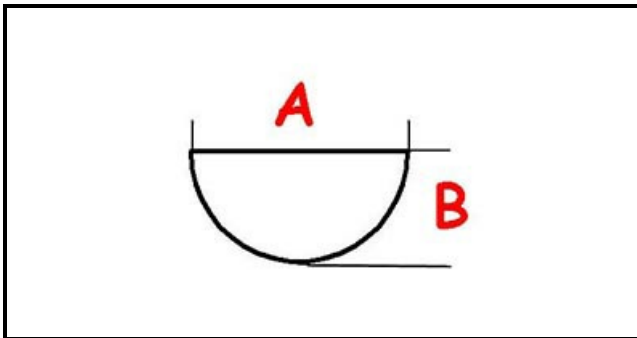

3108281

KNOB

Date: 23-11-2024

ORIGINAL
OSP
SPARE PARTS**Technical data**

DEPTH MM	A=6mm
WIDTH MM	B=5mm
EXTERNAL DIAMETER mm	Ø=70mm
HOLE FOR HALF-MOON SHAFT	MEZZALUNA/HALF-MOON

Manufacturer code

ELECTROLUX PROFESSIONAL S.P.A.