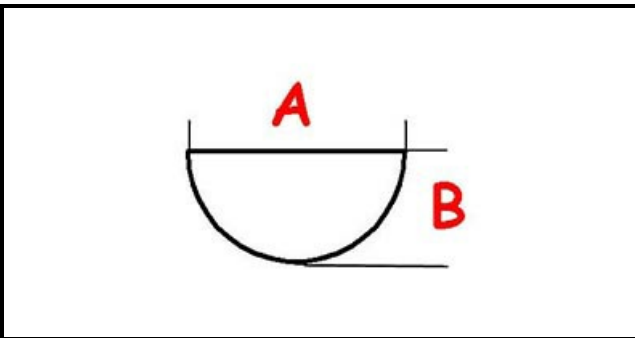

3108357

KNOB

Date: 26-12-2024

ORIGINAL
OSP
SPARE PARTS**Technical data**

DEPTH MM	A=6mm
WIDTH MM	B=5mm
EXTERNAL DIAMETER mm	Ø=60mm
HOLE FOR HALF-MOON SHAFT	MEZZALUNA/HALF-MOON

Manufacturer code

ELECTROLUX PROFESSIONAL S.P.A.