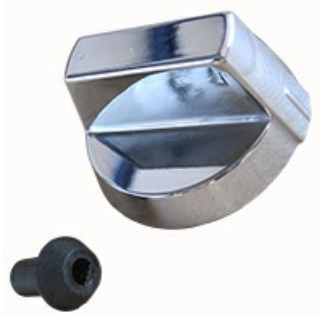

3108578

**KNOB WITH ADAPTER; DIA.6; KIT"**

Date: 01-11-2024

ORIGINAL  
**OSP**  
SPARE PARTS**Technical data**

DEPTH MM	A=10mm Manopola
WIDTH MM	B=8mm Manopola
EXTERNAL DIAMETER mm	Ø=60mm
HOLE FOR HALF-MOON SHAFT	MEZZALUNA/HALF-MOON
WIDTH MM	B=5mm Adattatore
DEPTH MM	A=6mm Adattatore