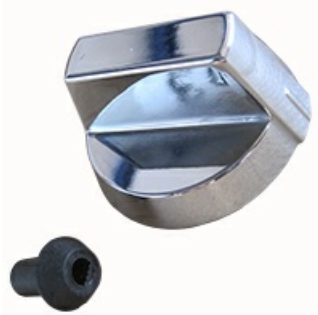

3108578

KNOB WITH ADAPTER; DIA.6; KIT"

Date: 24-11-2024

ORIGINAL
OSP
SPARE PARTS**Technical data**

DEPTH MM	A=10mm Manopola
WIDTH MM	B=8mm Manopola
EXTERNAL DIAMETER mm	Ø=60mm
HOLE FOR HALF-MOON SHAFT	MEZZALUNA/HALF-MOON
WIDTH MM	B=5mm Adattatore
DEPTH MM	A=6mm Adattatore