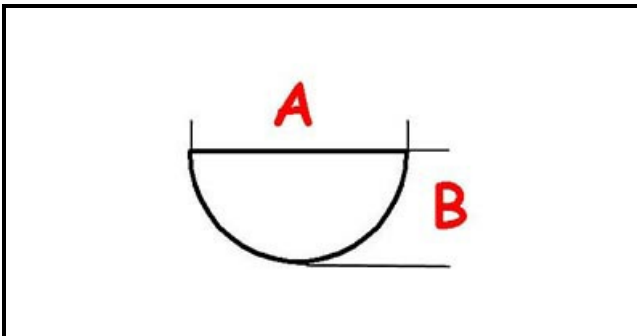

3108595

**HANDLE**

Date: 27-02-2025

ORIGINAL  
**OSP**  
SPARE PARTS**Technical data**

DEPTH MM	A=8mm
WIDTH MM	B=6mm
HOLE FOR HALF-MOON SHAFT	MEZZALUNA/HALF-MOON
DEPTH MM	L=51mm
WIDTH MM	P=46mm

**Manufacturer code**