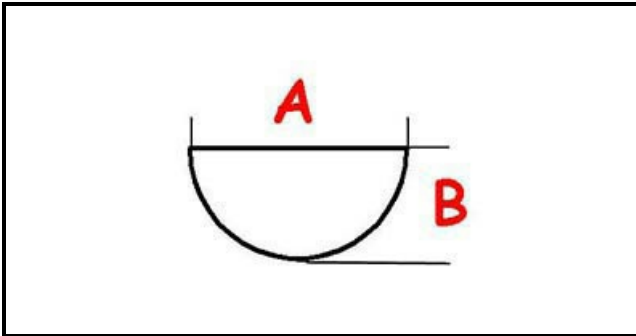

3108719

Date: 27-02-2025

**ORIGINAL
OSP
SPARE PARTS**

Technical data

DEPTH MM	A=6mm
WIDTH MM	B=5mm
HEIGHT MM	H=8,5mm
EXTERNAL DIAMETER mm	Ø=60mm
HOLE FOR HALF-MOON SHAFT	MEZZALUNA/HALF-MOON

Manufacturer code