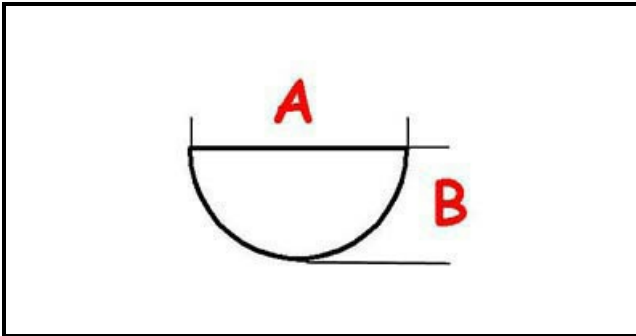

3108720

Date: 23-11-2024

ORIGINAL
OSP
SPARE PARTS

Technical data

DEPTH MM	A=6mm
WIDTH MM	B=5mm
HEIGHT MM	H=8,5mm
EXTERNAL DIAMETER mm	Ø=60mm
HOLE FOR HALF-MOON SHAFT	MEZZALUNA/HALF-MOON

Manufacturer code

ELECTROLUX PROFESSIONAL S.P.A.