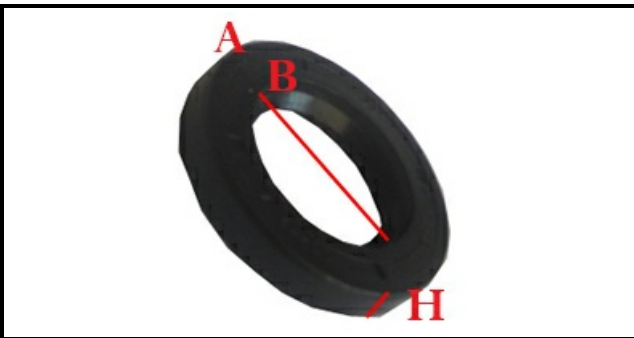

4217890

**OIL SEAL**

Date: 27-12-2024

ORIGINAL  
**OSP**  
SPARE PARTS**Technical data**

HEIGHT MM	H=7mm
INTERNAL DIAMETER mm	B=34mm
EXTERNAL DIAMETER mm	A=62mm

**Manufacturer code**

ELECTROLUX PROFESSIONAL S.P.A.