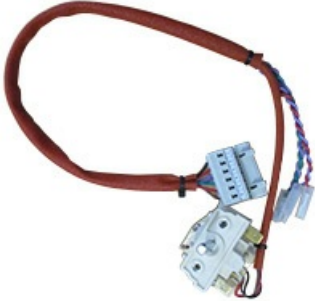

1115144

KIT SELECTOR SWITCH 0-9 POSITIONS

Date: 29-01-2025

ORIGINAL
OSP
SPARE PARTS

Manufacturer code

ELECTROLUX PROFESSIONAL S.P.A.