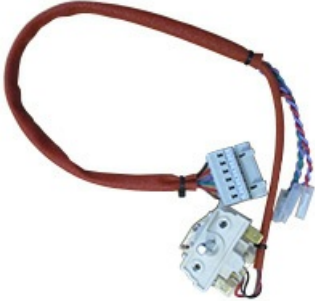

1115144

KIT SELECTOR SWITCH 0-9 POSITIONS

Date: 23-11-2024

ORIGINAL
OSP
SPARE PARTS

Manufacturer code

ELECTROLUX PROFESSIONAL S.P.A.