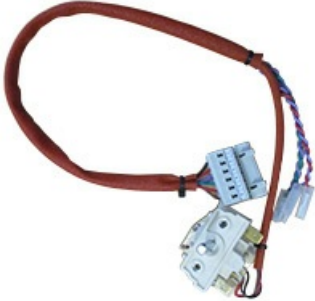

1115144

KIT SELECTOR SWITCH 0-9 POSITIONS

Date: 26-12-2024

ORIGINAL
OSP
SPARE PARTS

Manufacturer code

ELECTROLUX PROFESSIONAL S.P.A.