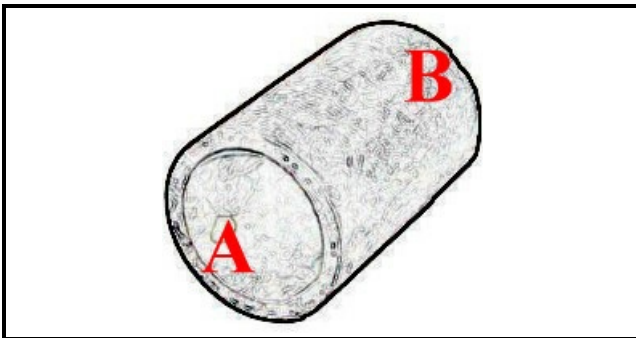

2108476

SLEEVE

Date: 23-11-2024

ORIGINAL
OSP
SPARE PARTS**Technical data**

DEPTH MM	L=52mm
MINIMUM INTERNAL DIAMETER mm	A=62mm
MAXIMUM INTERNAL DIAMETER mm	B=70mm
NUMBER OF WAYS	2 VIE/WAYS

Manufacturer code