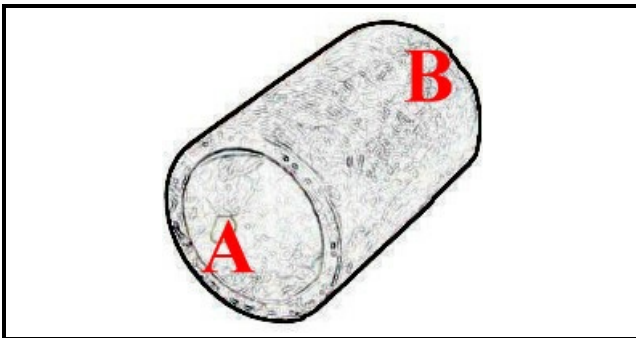

2108476

SLEEVE

Date: 26-12-2024

ORIGINAL
OSP
SPARE PARTS**Technical data**

DEPTH MM	L=52mm
MINIMUM INTERNAL DIAMETER mm	A=62mm
MAXIMUM INTERNAL DIAMETER mm	B=70mm
NUMBER OF WAYS	2 VIE/WAYS

Manufacturer code