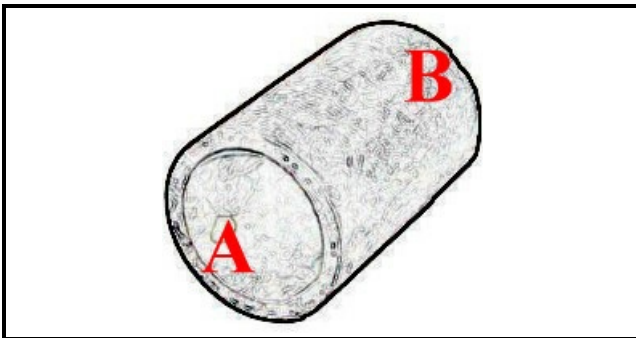

2108476

SLEEVE

Date: 29-01-2025

ORIGINAL
OSP
SPARE PARTS**Technical data**

DEPTH MM	L=52mm
MINIMUM INTERNAL DIAMETER mm	A=62mm
MAXIMUM INTERNAL DIAMETER mm	B=70mm
NUMBER OF WAYS	2 VIE/WAYS

Manufacturer code