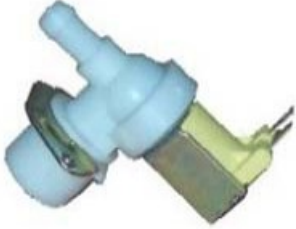

1124064

SOLENOID VALVE 1 WAY 90° D. 10,5 24V

Date: 26-12-2024

Manufacturer code

ELECTROLUX PROFESSIONAL S.P.A.

ELECTROLUX PROFESSIONAL S.P.A.
