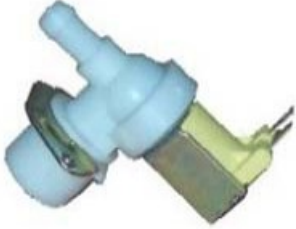

1124064

SOLENOID VALVE 1 WAY 90° D. 10,5 24V

Date: 27-02-2025

Manufacturer code

ELECTROLUX PROFESSIONAL S.P.A.

ELECTROLUX PROFESSIONAL S.P.A.
