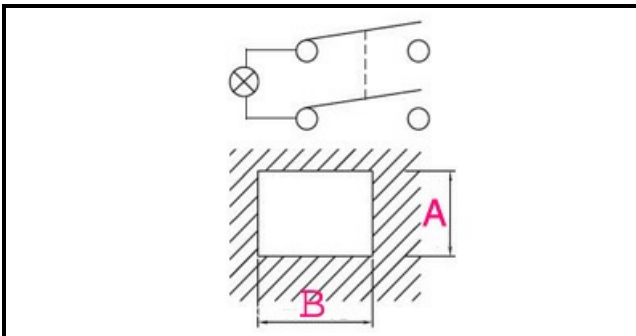

1105008

GREEN SWITCH 4 POLES

Date: 26-12-2024

Technical data

DEPTH MM	B=30mm
WIDTH MM	A=22mm
NUMBER OF POLES	POLI/POLES=4
NUMBER OF POSITIONS	0-1
COLOR	VERDE/GREEN
VOLT	230V

Manufacturer code

BERTO'S SPA
GIGA GRANDI CUCINE SRL
DIHR - ALI GROUP SRL A SOCIO UNICO
ADLER S.P.A.
ELECTROLUX PROFESSIONAL S.P.A.
ELECTROLUX PROFESSIONAL S.P.A.
LOTUS SPA
MARENO ALI GROUP SRL A SOCIO UNICO
BREMA GROUP S.P.A.
RANCILIO GROUP SPA CON SOCIO UNICO
ARISTARCO / KASTEL S.P.A.
ARISTARCO / KASTEL S.P.A.