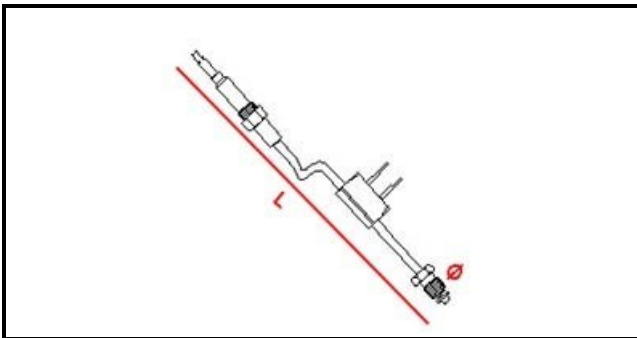

## Technical data

DEPTH MM	L=1000mm
THREAD MA	9X1
MATERIAL	RAME/COPPER