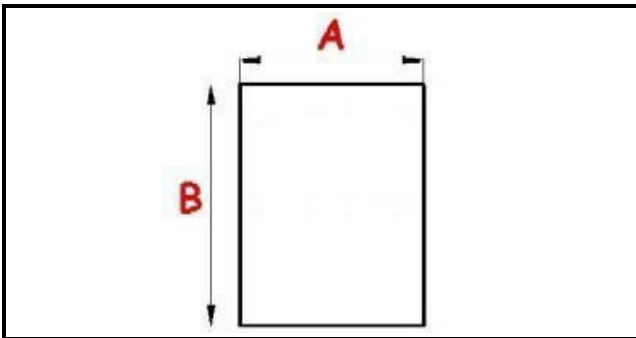

4137027

**GRID 530X530MM**

Date: 10-01-2025

ORIGINAL  
**OSP**  
SPARE PARTS**Technical data**

MATERIAL	RILSAN
LONG SIDE mm	B=530mm
SHORT SIDE mm	A=530mm

**Manufacturer code**

ELECTROLUX PROFESSIONAL S.P.A.