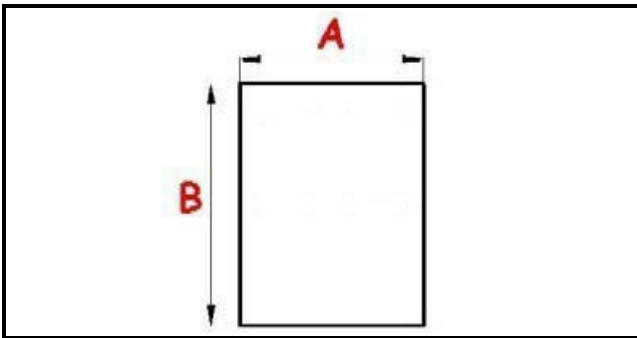

4137027

GRID 530X530MM

Date: 20-04-2025

ORIGINAL
OSP
SPARE PARTS

Technical data

MATERIAL	RILSAN
LONG SIDE mm	B=530mm
SHORT SIDE mm	A=530mm

Manufacturer code

ELECTROLUX PROFESSIONAL S.P.A.