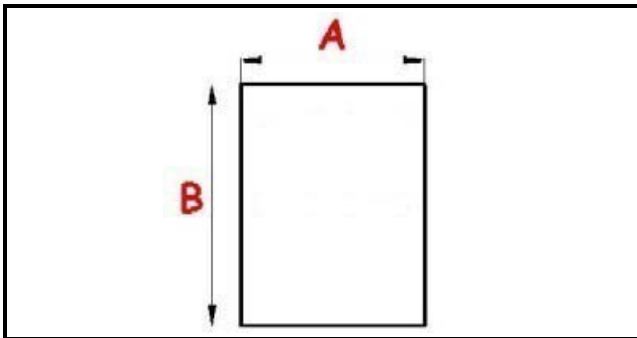

2103015

**ANGLED MIDDLE-EDGED MAGNETIC GASKET 1/2 RIM 770X670
081294 XX4**

Date: 04-03-2025

**Technical data**

SHORT SIDE mm	A=670 mm
LONG SIDE mm	B=770 mm
PROFILE TYPE	XX4

Manufacturer code

ELECTROLUX PROFESSIONAL S.P.A.