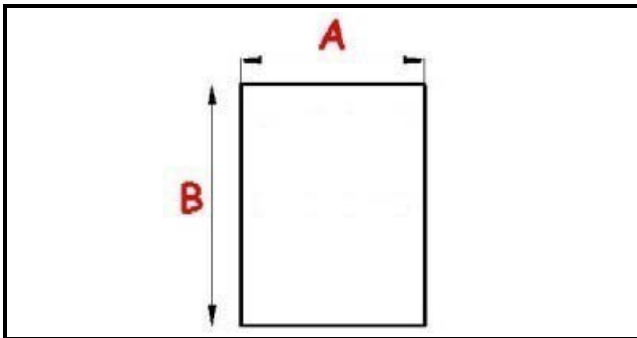

2103015

**ANGLED MIDDLE-EDGED MAGNETIC GASKET 1/2 RIM 770X670  
081294 XX4**

Date: 10-01-2025

**Technical data**

SHORT SIDE mm	A=670 mm
LONG SIDE mm	B=770 mm
PROFILE TYPE	XX4

**Manufacturer code**

ELECTROLUX PROFESSIONAL S.P.A.