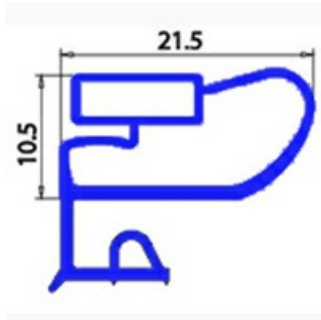

2103015

**ANGLED MIDDLE-EDGED MAGNETIC GASKET 1/2 RIM 770X670  
081294 XX4**

Date: 10-01-2025

**Technical data**

SHORT SIDE mm	A=670 mm
LONG SIDE mm	B=770 mm
PROFILE TYPE	XX4

**Manufacturer code**

ELECTROLUX PROFESSIONAL S.P.A.