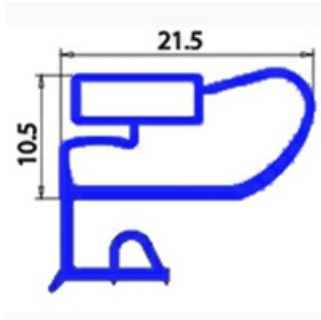

2103015

**ANGLED MIDDLE-EDGED MAGNETIC GASKET 1/2 RIM 770X670
081294 XX4**

Date: 04-03-2025

**Technical data**

SHORT SIDE mm	A=670 mm
LONG SIDE mm	B=770 mm
PROFILE TYPE	XX4

Manufacturer code

ELECTROLUX PROFESSIONAL S.P.A.