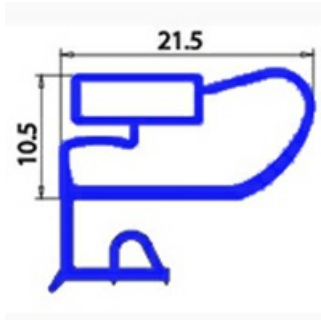

2103018

**ANGLED MIDDLE-EDGED MAGNETIC GASKET 1/2 RIM 390X640  
0A8075 XX4**

Date: 10-01-2025

**Technical data**

SHORT SIDE mm	A=390 mm
LONG SIDE mm	B=640 mm
PROFILE TYPE	XX4

**Manufacturer code**

ELECTROLUX PROFESSIONAL S.P.A.
MBM- EUROTEC SRL -
MBM- EUROTEC SRL -