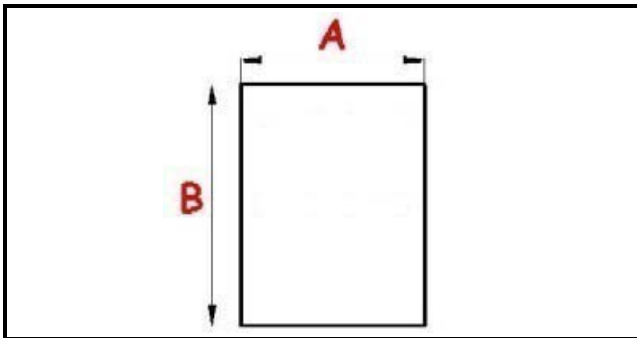

2103018

**ANGLED MIDDLE-EDGED MAGNETIC GASKET 1/2 RIM 390X640
0A8075 XX4**

Date: 01-11-2024

**Technical data**

SHORT SIDE mm	A=390 mm
LONG SIDE mm	B=640 mm
PROFILE TYPE	XX4

Manufacturer code

ELECTROLUX PROFESSIONAL S.P.A.
MBM- EUROTEC SRL -
MBM- EUROTEC SRL -