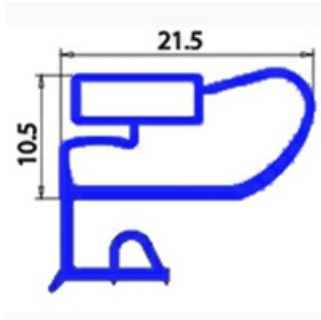

2103018

**ANGLED MIDDLE-EDGED MAGNETIC GASKET 1/2 RIM 390X640
0A8075 XX4**

Date: 01-11-2024

**Technical data**

SHORT SIDE mm	A=390 mm
LONG SIDE mm	B=640 mm
PROFILE TYPE	XX4

Manufacturer code

ELECTROLUX PROFESSIONAL S.P.A.
MBM- EUROTEC SRL -
MBM- EUROTEC SRL -