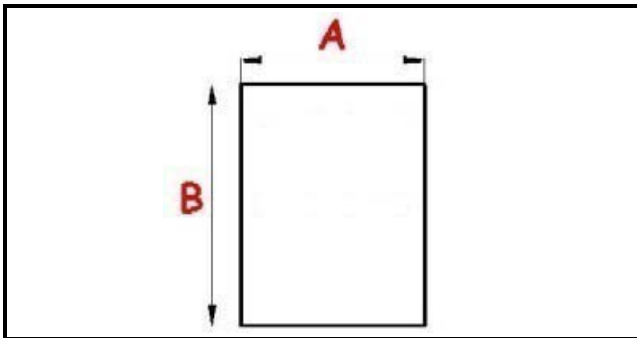

2103018

**ANGLED MIDDLE-EDGED MAGNETIC GASKET 1/2 RIM 390X640  
0A8075 XX4**

Date: 04-03-2025

**Technical data**

SHORT SIDE mm	A=390 mm
LONG SIDE mm	B=640 mm
PROFILE TYPE	XX4

**Manufacturer code**

ELECTROLUX PROFESSIONAL S.P.A.
MBM- EUROTEC SRL -
MBM- EUROTEC SRL -