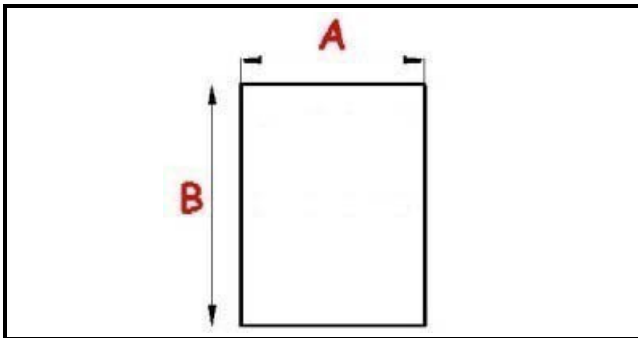

2103018

**ANGLED MIDDLE-EDGED MAGNETIC GASKET 1/2 RIM 390X640  
0A8075 XX4**

Date: 10-01-2025

**Technical data**

SHORT SIDE mm	A=390 mm
LONG SIDE mm	B=640 mm
PROFILE TYPE	XX4

**Manufacturer code**

ELECTROLUX PROFESSIONAL S.P.A.
MBM- EUROTEC SRL -
MBM- EUROTEC SRL -