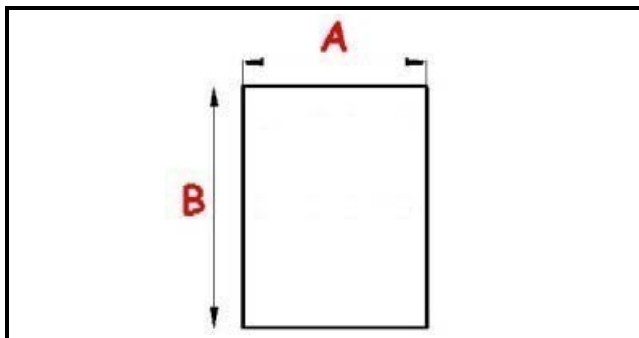

2103019

GASKET MAGNETIC SNAP 1530X660 082375 QQ1

Date: 10-01-2025

**Technical data**

SHORT SIDE mm	A=660 mm
LONG SIDE mm	B=1530 mm
PROFILE TYPE	QQ1

Manufacturer code

ELECTROLUX PROFESSIONAL S.P.A.