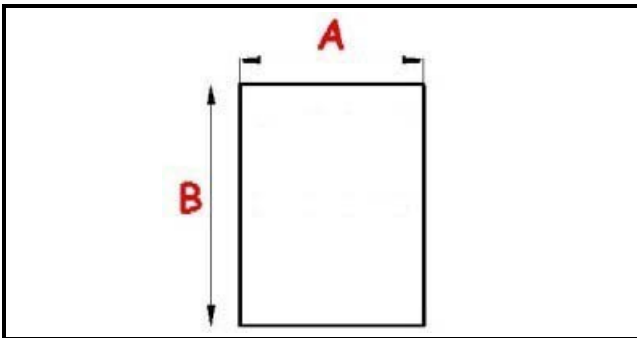

2103096

GASKET MAGNETIC SNAP 735X660mm QQ1

Date: 10-01-2025

**Technical data**

SHORT SIDE mm	A=660 mm
LONG SIDE mm	B=735 mm
PROFILE TYPE	QQ1

Manufacturer code

ELECTROLUX PROFESSIONAL S.P.A.