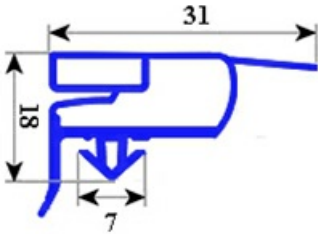

2103138

GASKET MAGNETIC SNAP 664X1570mm QQ6

Date: 04-03-2025

**Technical data**

SHORT SIDE mm	A=664 mm
LONG SIDE mm	B=1570 mm
PROFILE TYPE	QQ6

Manufacturer code

ELECTROLUX PROFESSIONAL S.P.A.
MBM- EUROTEC SRL -