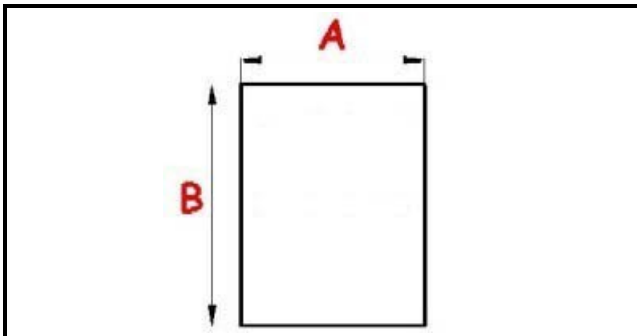

2103161

GASKET MAGNETIC SNAP 385X275MM ZANUSSI QQ1

Date: 10-01-2025

**Technical data**

SHORT SIDE mm	A=275 mm
LONG SIDE mm	B=385 mm
PROFILE TYPE	QQ1

Manufacturer code

ELECTROLUX PROFESSIONAL S.P.A.