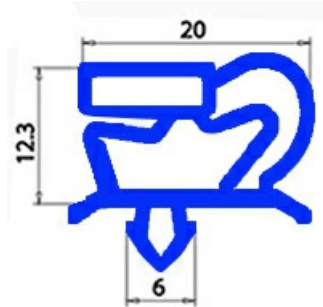

2103161

GASKET MAGNETIC SNAP 385X275MM ZANUSSI QQ1

Date: 10-01-2025

**Technical data**

SHORT SIDE mm	A=275 mm
LONG SIDE mm	B=385 mm
PROFILE TYPE	QQ1

Manufacturer code

ELECTROLUX PROFESSIONAL S.P.A.