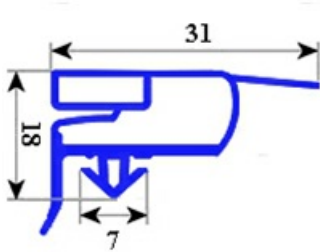

2103205

**GASKET MAGNETIC SNAP 1550X685 MM QQ6**

Date: 01-11-2024

**ORIGINAL  
OSP  
SPARE PARTS****Technical data**

SHORT SIDE mm	A=685 mm
LONG SIDE mm	B=1531 mm
PROFILE TYPE	QQ6

**Manufacturer code**

ELECTROLUX PROFESSIONAL S.P.A.