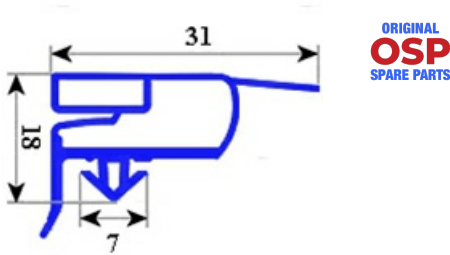

2103211

MAGNETIC SNAP IN GASKET 528X411MM QQ6

Date: 01-11-2024

**Technical data**

SHORT SIDE mm	A=411 mm
LONG SIDE mm	B=582 mm
PROFILE TYPE	QQ6

Manufacturer code

ELECTROLUX PROFESSIONAL S.P.A.