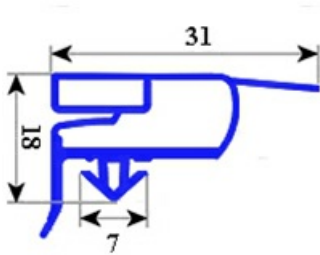

2103233

**GASKET MAGNETIC SNAP 760X665 MM QQ6**

Date: 01-11-2024

ORIGINAL  
**OSP**  
SPARE PARTS**Technical data**

SHORT SIDE mm	A=665 mm
LONG SIDE mm	B=760 mm
PROFILE TYPE	QQ6

**Manufacturer code**

ELECTROLUX PROFESSIONAL S.P.A.