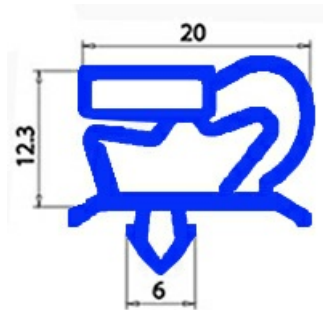

2103267

**MAGNETIC SNAP IN GASKET 708X1500NN QQ1**

Date: 01-11-2024

ORIGINAL  
**OSP**  
SPARE PARTS**Technical data**

SHORT SIDE mm	A=708 mm
LONG SIDE mm	B=1500 mm
PROFILE TYPE	QQ1

**Manufacturer code**

ELECTROLUX PROFESSIONAL S.P.A.