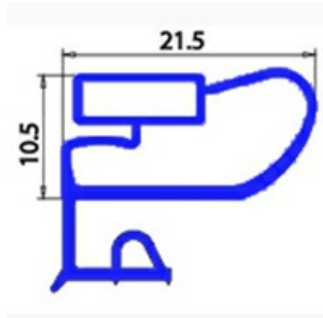

# ANGLED MIDDLE-EDGED MAGNETIC DOOR GASKET 531X491mm XX4

Date: 04-03-2025

## Technical data

SHORT SIDE mm	A=491 mm
LONG SIDE mm	B=521 mm
PROFILE TYPE	XX4