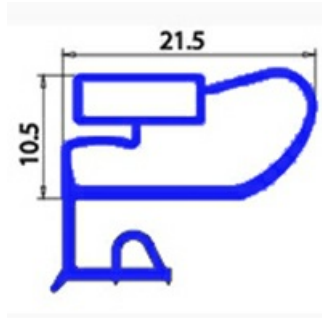

2103345

ANGLED MIDDLE-EDGED MAGNETIC DOOR GASKET 531X491mm XX4

Date: 01-11-2024

Technical data

SHORT SIDE mm	A=491 mm
LONG SIDE mm	B=521 mm
PROFILE TYPE	XX4

Manufacturer code

ELECTROLUX PROFESSIONAL S.P.A.