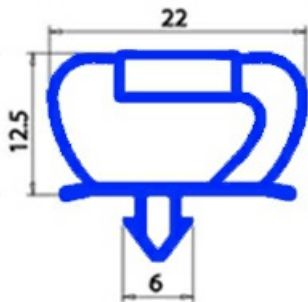

2103635

MAGNETIC SNAP IN GASKET 705X730MM O.D. XX2

Date: 01-11-2024

**Technical data**

SHORT SIDE mm	A=705 mm
LONG SIDE mm	B=730 mm
PROFILE TYPE	XX2

Manufacturer code

ELECTROLUX PROFESSIONAL S.P.A.