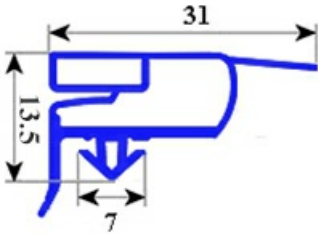

2103669

GASKET MAGNETIC SNAP 397X595 MM" QQ6

Date: 01-11-2024

**Technical data**

| | |
|---------------|----------|
| SHORT SIDE mm | A=397 mm |
| LONG SIDE mm | B=595 mm |
| PROFILE TYPE | QQ6 |

Manufacturer code