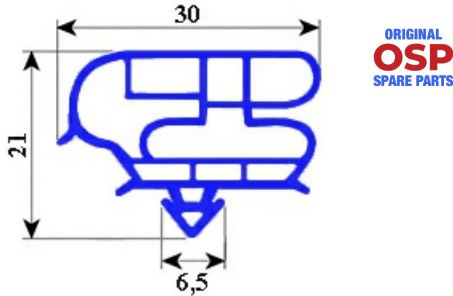

2103678

**MAGNETIC SNAP IN GASKET 765X610mm YY34**

Date: 01-11-2024

**Technical data**

SHORT SIDE mm	A=610 mm
LONG SIDE mm	B=765 mm
PROFILE TYPE	YY34

**Manufacturer code**

ELECTROLUX PROFESSIONAL S.P.A.