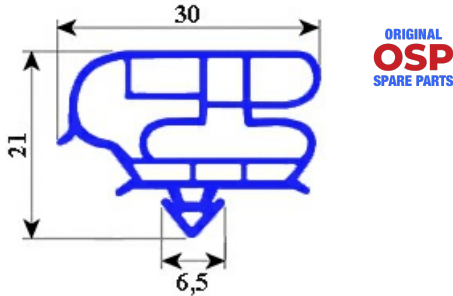

2103678

**MAGNETIC SNAP IN GASKET 765X610mm YY34**

Date: 04-03-2025

**Technical data**

SHORT SIDE mm	A=610 mm
LONG SIDE mm	B=765 mm
PROFILE TYPE	YY34

**Manufacturer code**

ELECTROLUX PROFESSIONAL S.P.A.