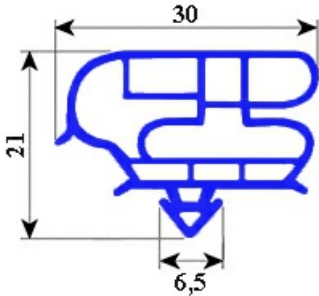

2103678

**MAGNETIC SNAP IN GASKET 765X610mm YY34**

Date: 10-01-2025

ORIGINAL  
**OSP**  
SPARE PARTS**Technical data**

SHORT SIDE mm	A=610 mm
LONG SIDE mm	B=765 mm
PROFILE TYPE	YY34

**Manufacturer code**

ELECTROLUX PROFESSIONAL S.P.A.