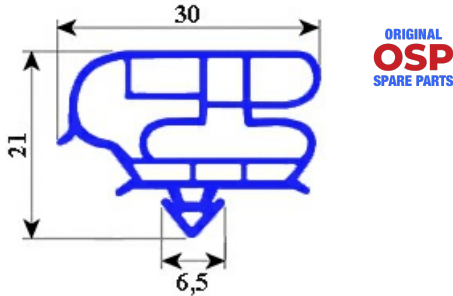

2103725

MAGNETIC SNAP IN GASKET 610X1595MM YY34

Date: 10-01-2025

**Technical data**

SHORT SIDE mm	A=610 mm
LONG SIDE mm	B=1595 mm
PROFILE TYPE	YY34

Manufacturer code

ELECTROLUX PROFESSIONAL S.P.A.

ELECTROLUX PROFESSIONAL S.P.A.