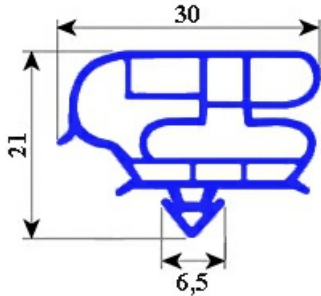

2103725

MAGNETIC SNAP IN GASKET 610X1595MM YY34

Date: 01-11-2024

**ORIGINAL
OSP
SPARE PARTS****Technical data**

SHORT SIDE mm	A=610 mm
LONG SIDE mm	B=1595 mm
PROFILE TYPE	YY34

Manufacturer code

ELECTROLUX PROFESSIONAL S.P.A.