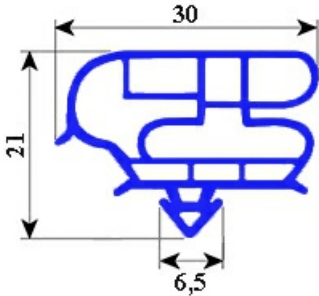

2103725

**MAGNETIC SNAP IN GASKET 610X1595MM YY34**

Date: 04-03-2025

ORIGINAL  
**OSP**  
SPARE PARTS**Technical data**

SHORT SIDE mm	A=610 mm
LONG SIDE mm	B=1595 mm
PROFILE TYPE	YY34

**Manufacturer code**