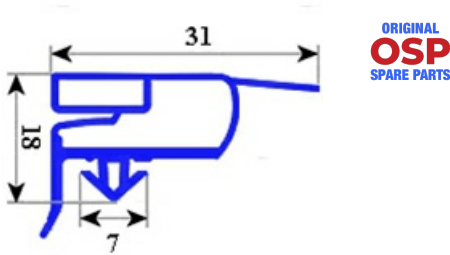

2123228

MAGNETIC SNAP IN GASKET 280X411mm QQ6

Date: 04-03-2025

**Technical data**

SHORT SIDE mm	A=280mm
LONG SIDE mm	B=411mm
PROFILE TYPE	QQ6

Manufacturer code

ELECTROLUX PROFESSIONAL S.P.A.