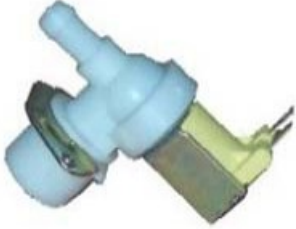

1124064

SOLENOID VALVE 1 WAY 90° D. 10,5 24V

Date: 10-01-2025

Manufacturer code

ELECTROLUX PROFESSIONAL S.P.A.

ELECTROLUX PROFESSIONAL S.P.A.
