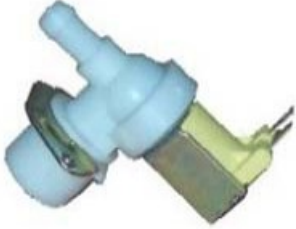

1124064

SOLENOID VALVE 1 WAY 90° D. 10,5 24V

Date: 04-03-2025

Manufacturer code

ELECTROLUX PROFESSIONAL S.P.A.

ELECTROLUX PROFESSIONAL S.P.A.
