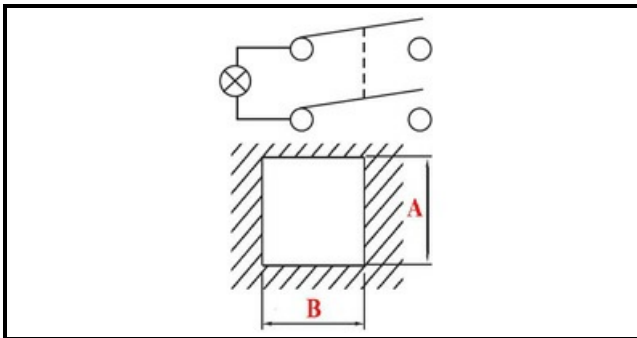

1105308

GREEN BIPOLAR SWITCH

Date: 10-01-2025

ORIGINAL
OSP
SPARE PARTS

Technical data

DEPTH MM	B=25mm
WIDTH MM	A=25mm
NUMBER OF POLES	POLI/POLES=4
NUMBER OF POSITIONS	0-1
COLOR	VERDE/GREEN
VOLT	250V

Manufacturer code