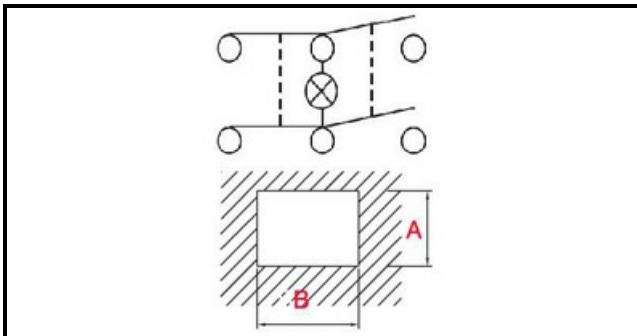

1105347

WHITE LUMINOUS BIPOLAR TWO-WAYS SWITCH

Date: 10-01-2025

ORIGINAL
OSP
SPARE PARTS

Technical data

DEPTH MM	B=25mm
WIDTH MM	A=25mm
NUMBER OF POLES	POLI/POLES=6
COLOR	BIANCO/WHITE
VOLT	250V

Manufacturer code