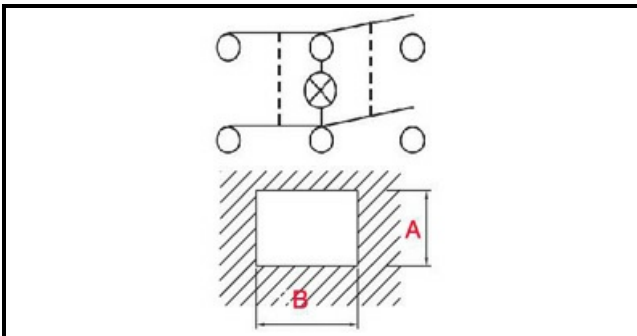

1105347

WHITE LUMINOUS BIPOLAR TWO-WAYS SWITCH

Date: 19-04-2025

ORIGINAL
OSP
SPARE PARTS

Technical data

DEPTH MM	B=25mm
WIDTH MM	A=25mm
NUMBER OF POLES	POLI/POLES=6
COLOR	BIANCO/WHITE
VOLT	250V

Manufacturer code