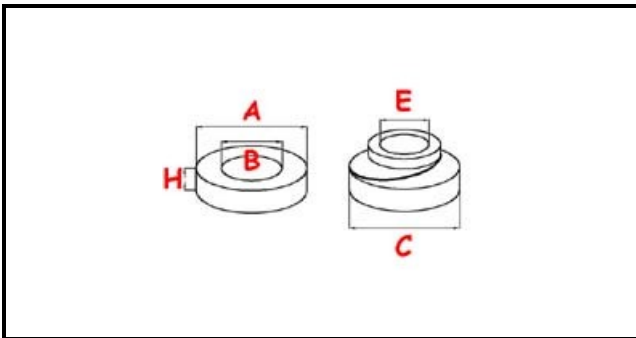

## Technical data

BAKED CLAY SEAL HEIGHT mm	H=5,5mm
BAKED CLAY SEAL EXTERNAL DIAMETER mm	A=26mm
BAKED CLAY SEAL INTERNAL DIAMETER mm	B=14mm
MECHANIC SEAL EXTERNAL DIAMETER mm	C=24,5mm
MECHANIC SEAL INTERNAL DIAMETER mm	E=11mm