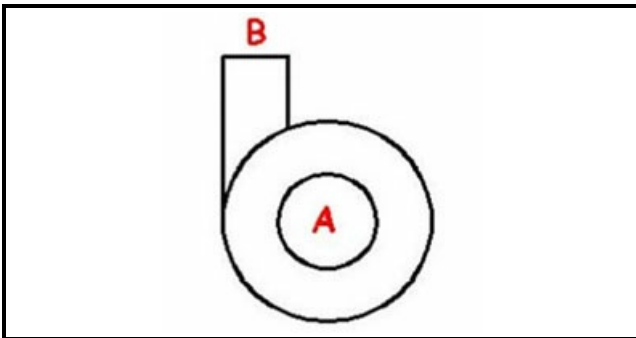

1103534

**BODY PUMP**

Date: 22-12-2024

ORIGINAL  
**OSP**  
SPARE PARTS**Technical data**

DIAMETER SUCTION mm	A=45mm
DIAMETER FLOW mm	M=40mm
DIRECTION OF ROTATION	SX / RIGHT
LEFT	

**Manufacturer code**

ELECTROLUX PROFESSIONAL S.P.A.