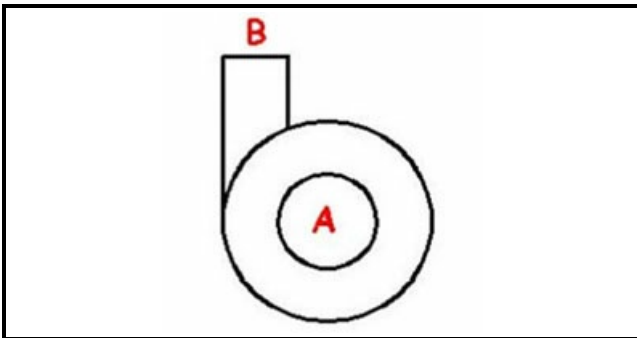

1103534

BODY PUMP

Date: 22-11-2024

ORIGINAL
OSP
SPARE PARTS**Technical data**

DIAMETER SUCTION mm	A=45mm
DIAMETER FLOW mm	M=40mm
DIRECTION OF ROTATION	SX / RIGHT LEFT

Manufacturer code

ELECTROLUX PROFESSIONAL S.P.A.