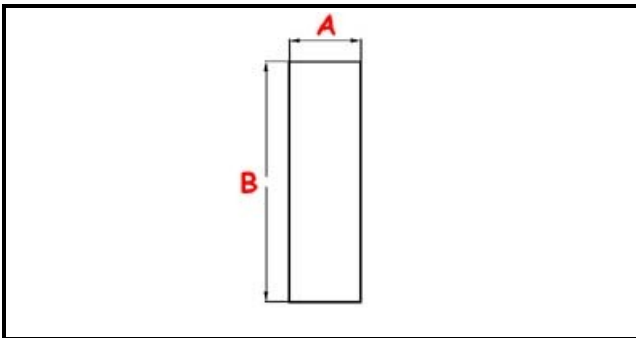

3111271

**OVERFLOW PIPE**

Date: 25-11-2024

**Technical data**

HEIGHT MM	B=80mm
UPPER DIAMETER	A=40mm

**Manufacturer code**

ELECTROLUX PROFESSIONAL S.P.A.