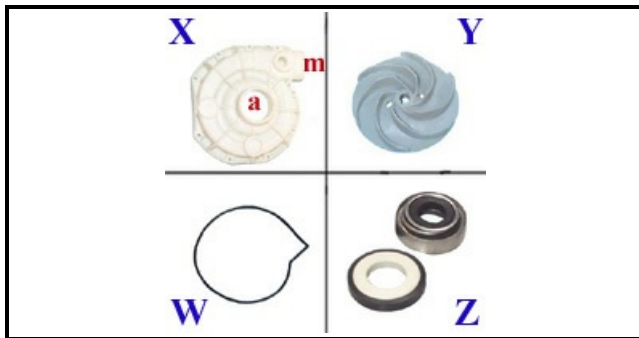

1103071

WASH PUMP 220/240V 048885

Date: 24-11-2024

**Technical data**

DIAMETER SUCTION mm	A=45mm
DIAMETER FLOW mm	M=40mm
KILOWATT KW	KW=0,75
MONOPHASE	230V
HP - POWER	HP=1,0
GASKET	W=2104002
DIRECTION OF ROTATION LEFT	SX / LEFT
MECHANIC SEAL	Z=3110027
FAN	Y=3109028
BODY PUMP	X=1103143
CAPACITOR	16mf