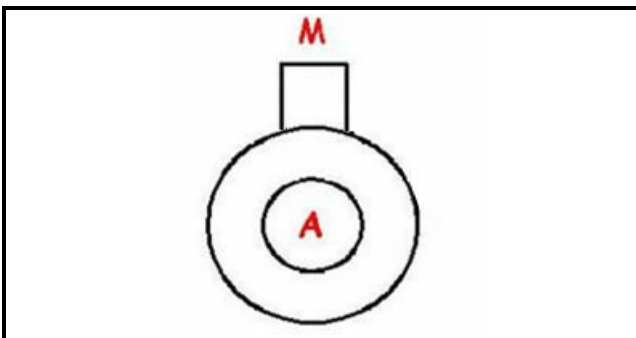

1203044

PUMP 200/240V 50/60HZ

Date: 24-11-2024

ORIGINAL
OSP
SPARE PARTS**Technical data**

DIAMETER SUCTION mm	A=35mm
DIAMETER FLOW mm	M=31mm
KILOWATT KW	KW=0,032
MONOPHASE	230V
HP - POWER	HP=0,043

Manufacturer code