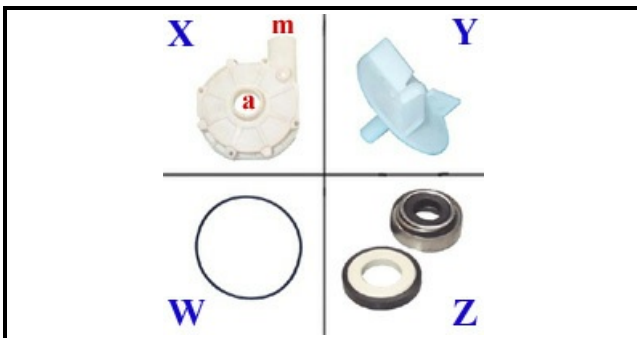

1203073

**RINSE PUMP 230V 50HZ"**

Date: 24-11-2024

ORIGINAL  
**OSP**  
SPARE PARTS**Technical data**

|                                |          |
|--------------------------------|----------|
| DIAMETER SUCTION mm            | A=28mm   |
| DIAMETER FLOW mm               | M=28mm   |
| KILOWATT KW                    | KW=0,24  |
| MONOPHASE                      | 230V     |
| HP - POWER                     | HP=0,33  |
| HERTZ -HZ-                     | HZ=50    |
| DIRECTION OF ROTATION<br>RIGHT | DX/RIGHT |
| CAPACITOR                      | 5mF      |