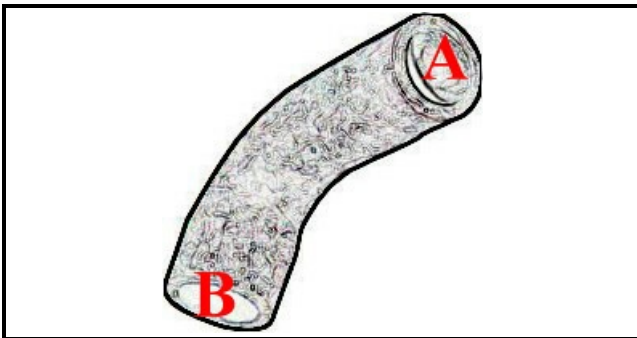

2108510

SUCTION SLEEVE

Date: 24-11-2024

ORIGINAL
OSP
SPARE PARTS**Technical data**

DEPTH MM	L=230mm
MINIMUM INTERNAL DIAMETER mm	A=25mm
MAXIMUM INTERNAL DIAMETER mm	B=25mm

Manufacturer code

ELECTROLUX PROFESSIONAL S.P.A.