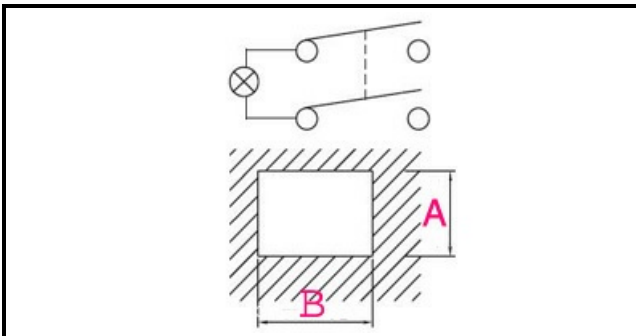

1105008

GREEN SWITCH 4 POLES

Date: 10-01-2025

Technical data

DEPTH MM	B=30mm
WIDTH MM	A=22mm
NUMBER OF POLES	POLI/POLES=4
NUMBER OF POSITIONS	0-1
COLOR	VERDE/GREEN
VOLT	230V

Manufacturer code

BERTO'S SPA
GIGA GRANDI CUCINE SRL
DIHR - ALI GROUP SRL A SOCIO UNICO
ADLER S.P.A.
ELECTROLUX PROFESSIONAL S.P.A.
ELECTROLUX PROFESSIONAL S.P.A.
LOTUS SPA
MARENO ALI GROUP SRL A SOCIO UNICO
BREMA GROUP S.P.A.
RANCILIO GROUP SPA CON SOCIO UNICO
ARISTARCO / KASTEL S.P.A.
ARISTARCO / KASTEL S.P.A.