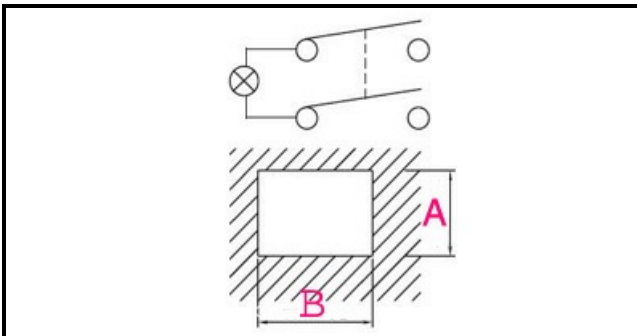

1105008

GREEN SWITCH 4 POLES

Date: 22-04-2025

Technical data

DEPTH MM	B=30mm
WIDTH MM	A=22mm
NUMBER OF POLES	POLI/POLES=4
NUMBER OF POSITIONS	0-1
COLOR	VERDE/GREEN
VOLT	230V

Manufacturer code

BERTO'S SPA
GIGA GRANDI CUCINE SRL
DIHR - ALI GROUP SRL A SOCIO UNICO
ADLER S.P.A.
ELECTROLUX PROFESSIONAL S.P.A.
ELECTROLUX PROFESSIONAL S.P.A.
LOTUS SPA
MARENO ALI GROUP SRL A SOCIO UNICO
BREMA GROUP S.P.A.
RANCILIO GROUP SPA CON SOCIO UNICO
ARISTARCO / KASTEL S.P.A.
ARISTARCO / KASTEL S.P.A.