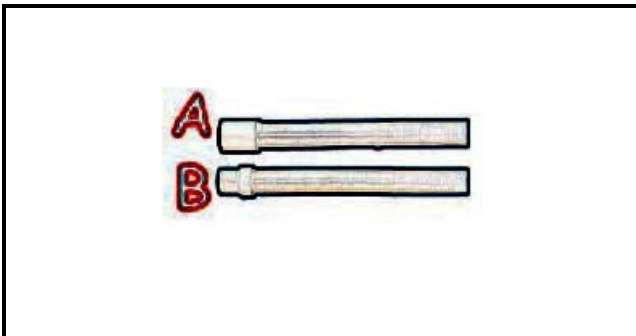

2109002

**GLASS-WASHER DRAIN PIPE 1,5MT D24**

Date: 05-12-2024

**Technical data**

DEPTH MM	L=1500mm
MATERIAL	POLIPROPILENE
MINIMUM INTERNAL DIAMETER mm	B=24mm
MAXIMUM INTERNAL DIAMETER mm	A=28mm

**Manufacturer code**