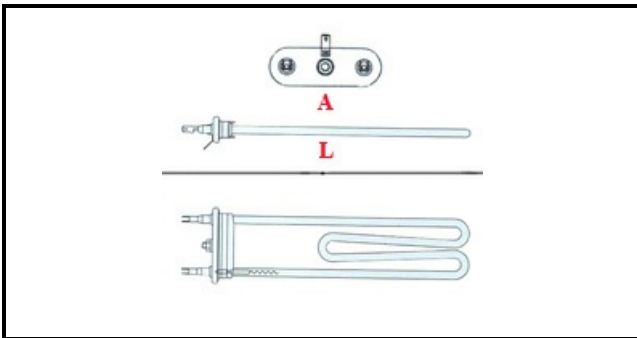

1101294

**BOILER HEATING ELEMENT 7600W/400V**

Date: 05-12-2024

ORIGINAL  
**OSP**  
SPARE PARTS**Technical data**

DEPTH MM	L=390mm
ELEMENTS	ELEMENTI/ELEMENTS=3
SQUARE FLANGE	RETTANGOLARE/SQUARE FLANGE=70X18mm
DIAMETER mm	A=70mm
KILOWATT KW	KW=7,6
WATT	WATT=7600
THREE PHASE	TRIFASE/THREEPHASE
NUMBER OF POLES	POLI/POLES=6
IMMERSION HEATING ELEMENTS	IMMERSIONE/IMMERSION
EXPANSION FLANGE	A=70X18mm