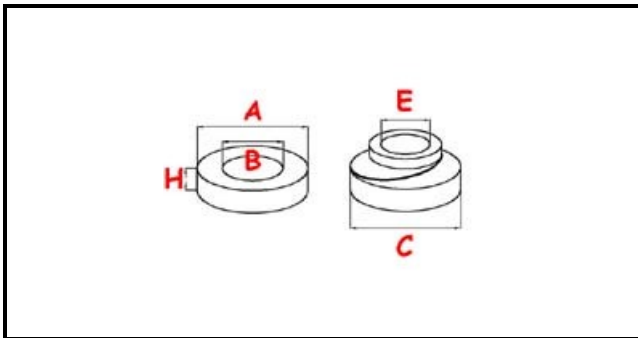

3110018

COMPLETE MECHANIC SEAL 12X26X8 D.12

Date: 05-12-2024

Technical data

MECHANIC SEAL EXTERNAL DIAMETER mm	C=24,5mm
MECHANIC SEAL INTERNAL DIAMETER mm	E=12mm
BAKED CLAY SEAL EXTERNAL DIAMETER mm	A=26mm
BAKED CLAY SEAL INTERNAL DIAMETER mm	B=14mm
BAKED CLAY SEAL HEIGHT mm	H=8mm