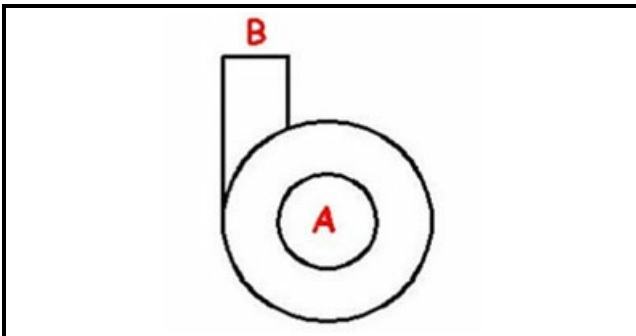

1103425

**BODY PUMP PART**

Date: 05-12-2024

**Technical data**

DIAMETER SUCTION mm	A=44mm
---------------------	--------

**Manufacturer code**

LOTUS SPA
MBM- EUROTEC SRL -
ELETTROBAR EUROTEC SRL