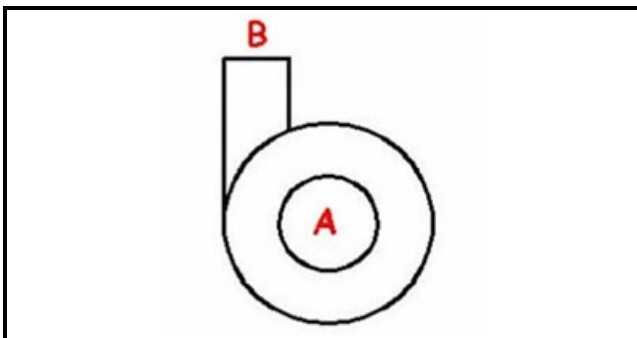

1103568

BODY PUMP

Date: 05-12-2024

**ORIGINAL
OSP
SPARE PARTS****Technical data**

DIAMETER SUCTION mm	A=48mm
DIAMETER FLOW mm	M=48mm
DIRECTION OF ROTATION LEFT	SX / LEFT

Manufacturer code

ELFRAMO SPA

ELETTOBAR EUROTEC SRL